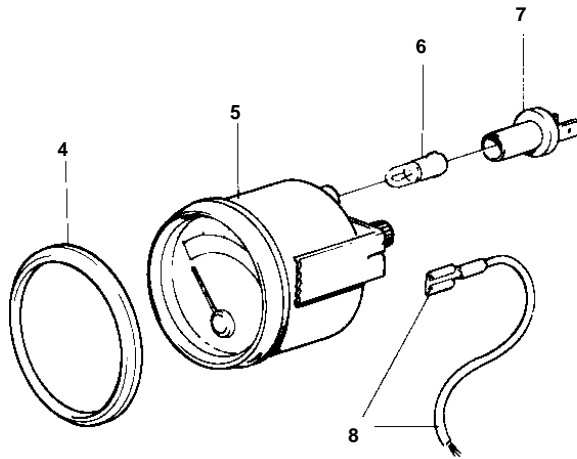

COMMON

11553

COMMON

REF	PART NO.	QTY	DESCRIPTION	NOTES
1	858887	1	Pressure gauge	12V. WHITE COLOURED DECOR STRIPE.. NOT FOR MD31A REPL BY 872314
2	837782	1	· Pressure sensor	
3	957181	1	· Gasket	
4	858643	1	· Front ring	
5	863938	1	· Pressure gauge	(828625)
6	863946	1	· · Bulb	RED. FOR INSTRUMENTS WITH PART NO 828625 SHOULD WHITE BULB 19923 AND BULB HOLDER 808175 BE INSTALLED.
7	863945	1	· · Bulb socket	FOR INSTRUMENTS WITH PART NO 828625 SHOULD WHITE BULB 19923 AND BULB HOLDER 808175 BE INSTALLED.
8		X	· CABLES AND TERMINALS	SEE GROUP 3