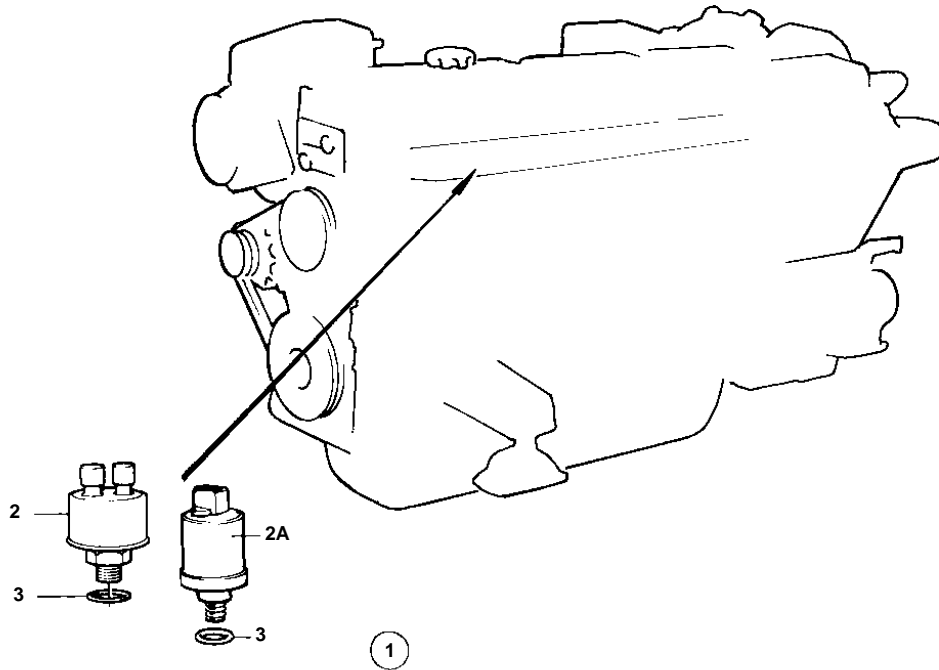

COMMON

11553

COMMON

REF	PART NO.	QTY	DESCRIPTION	NOTES
1	858887	1	Pressure gauge	12V. WHITE COLOURED DECOR STRIPE.. NOT FOR MD31A REPL BY 872314
2	837782	1	· Pressure sensor	
3	957181	1	· Gasket	
4	858643	1	· Front ring	
5	863938	1	· Pressure gauge	(828625)
6	863946	1	· · Bulb	RED. FOR INSTRUMENTS WITH PART NO 828625 SHOULD WHITE BULB 19923 AND BULB HOLDER 808175 BE INSTALLED.
7	863945	1	· · Bulb socket	FOR INSTRUMENTS WITH PART NO 828625 SHOULD WHITE BULB 19923 AND BULB HOLDER 808175 BE INSTALLED.
8		X	· CABLES AND TERMINALS	SEE GROUP 3